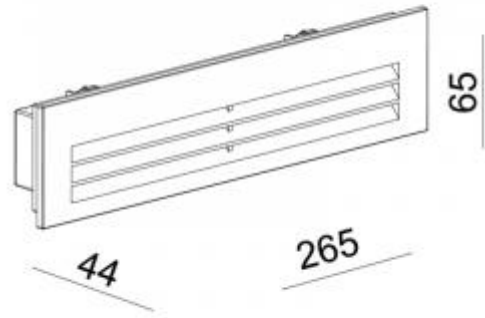

<https://www.uni-luce.com>

+39 339 505 5880

info@uni-luce.com

Via Monselice, 26, 20832 Desio

MB, Italy

GUIDE RASTER 7 LONG 24V

Available colors:

- 1551-B7-VD
- 1551-W7-VD
- 1551-GR7-VD
- 1551-DGR7-VD

Beam angle:	ASYM°
LED Color:	3000K 4000K 6000K 5000K
System Power:	36X0.19W
Lumen output:	695lm
Material:	die-casting powder coating aluminum, glass
Location:	Exterior
Fixation:	Wall
Installation:	Recessed
Product dimension:	L265 x 65 x 44mm
Input:	24V DC
IP:	67
Class:	I
IK:	08

<https://www.uni-luce.com>

+39 339 505 5880

info@uni-luce.com

Via Monselice, 26, 20832 Desio

MB, Italy

Our GUIDE is a very popular wall recessed fixture for guidance light in hallways and staircases, facades and pathways. Available with trim or mounted flush in the wall, perfect for usage in residential applications. The collection is enriched by the SHINE version with extremely uniform light. In addition, PATH collection with asymmetrical lens will give more lighting solutions for any project requirement.