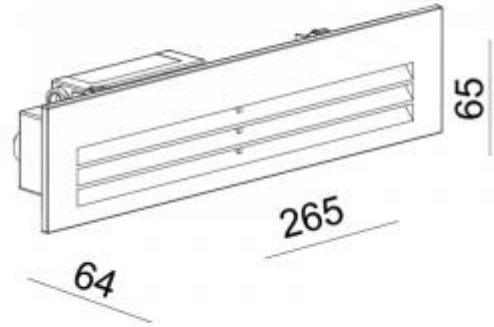

## GUIDE RASTER 6 LONG

Available colors:	● 1551-B6
	○ 1551-W6
	● 1551-GR6
	● 1551-DGR6
Beam angle:	ASYM°
LED Color:	3000K 4000K 6000K 5000K
System Power:	18X0.35W
Lumen output:	662lm
Material:	die-casting powder coating aluminum, glass
Location:	Exterior
Fixation:	Wall
Installation:	Recessed
Product dimension:	L265 x 65 x 44mm
Input:	220-240V 50/60HZ
IP:	67
Class:	I
IK:	08

<https://www.uni-luce.com>

+39 339 505 5880

[info@uni-luce.com](mailto:info@uni-luce.com)

Via Monselice, 26, 20832 Desio

MB, Italy

Our GUIDE is a very popular wall recessed fixture for guidance light in hallways and staircases, facades and pathways. Available with trim or mounted flush in the wall, perfect for usage in residential applications. The collection is enriched by the SHINE version with extremely uniform light. In addition, PATH collection with asymmetrical lens will give more lighting solutions for any project requirement.