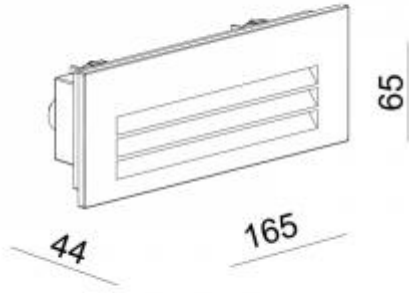

Beam angle:	ASYM°
LED Color:	3000K 4000K 6000K 5000K
System Power:	18*0.27W
Lumen output:	521lm
Material:	die-casting powder coating aluminum, glass
Location:	Exterior
Fixation:	Wall
Installation:	Recessed
Product dimension:	L165 x 62 x 37mm
Input:	24V DC
IP:	67
Class:	I
IK:	08

<https://www.uni-luce.com>

+39 339 505 5880

info@uni-luce.com

Via Monselice, 26, 20832 Desio

MB, Italy

Our GUIDE is a very popular wall recessed fixture for guidance light in hallways and staircases, facades and pathways. Available with trim or mounted flush in the wall, perfect for usage in residential applications. The collection is enriched by the SHINE version with extremely uniform light. In addition, PATH collection with asymmetrical lens will give more lighting solutions for any project requirement.