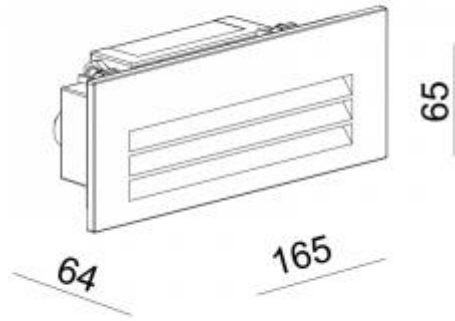

Beam angle:	ASYM°
LED Color:	3000K 4000K 6000K 5000K
System Power:	18*0.24W
Lumen output:	521lm
Material:	die-casting powder coating aluminum, glass
Location:	Exterior
Fixation:	Wall
Installation:	Recessed
Product dimension:	L165 x 62 x 37mm
Input:	220-240V 50/60HZ
IP:	67
Class:	I
IK:	08

<https://www.uni-luce.com>

+39 339 505 5880

info@uni-luce.com

Via Monselice, 26, 20832 Desio

MB, Italy

Our GUIDE is a very popular wall recessed fixture for guidance light in hallways and staircases, facades and pathways. Available with trim or mounted flush in the wall, perfect for usage in residential applications. The collection is enriched by the SHINE version with extremely uniform light. In addition, PATH collection with asymmetrical lens will give more lighting solutions for any project requirement