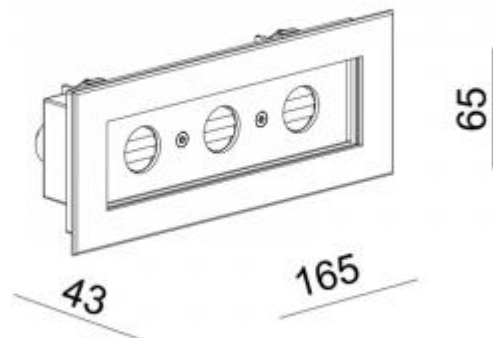

<https://www.uni-luce.com>

+39 339 505 5880

info@uni-luce.com

Via Monselice, 26, 20832 Desio

MB, Italy

GUIDE PATH 6

Available colors:

1557-BSS6

Beam angle:

Asymmetric°

LED Color:

3000K 4000K 6000K 5000K

System Power:

3X2.1W

Lumen output:

582lm

Material:

Stainless Steel, Glass

Location:

Exterior

Fixation:

Wall

Installation:

Recessed

Product dimension:

L165 x 62 x 37mm

Input:

220-240V 50/60HZ

IP:

67

Class:

I

IK:

08

65

43

165