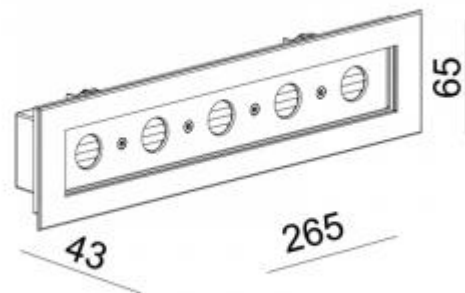

Material:

Stainless Steel, Glass

Location:

Exterior

Fixation:

Ceiling

Installation:

Recessed

Product dimension:

L265 x 65 x 44mm

Input:

24V DC

IP:

67

Class:

I

IK:

08

<https://www.uni-luce.com>

+39 339 505 5880

info@uni-luce.com

Via Monselice, 26, 20832 Desio

MB, Italy

Our GUIDE is a very popular wall recessed fixture for guidance light in hallways and staircases, facades and pathways. Available with trim or mounted flush in the wall, perfect for usage in residential applications. The collection is enriched by the SHINE version with extremely uniform light. In addition, PATH collection with asymmetrical lens will give more lighting solutions for any project requirement.