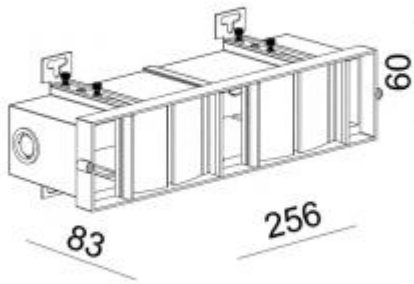

## GUIDE MOUNTING BOX L

Available colors:

● 1084-B

Beam angle:

0°

Material:

PVC

Location:

Exterior

Fixation:

Wall

Installation:

Recessed

Product dimension:

L256 x W83 x H60mm