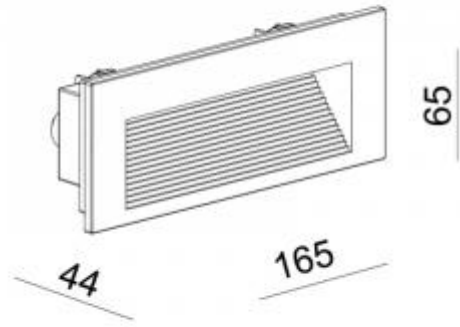

<https://www.uni-luce.com>

+39 339 505 5880

info@uni-luce.com

Via Monselice, 26, 20832 Desio

MB, Italy

GUIDE A 3 24V

Available colors:

- 1545-B3-VD
- 1545-W3-VD
- 1545-GR3-VD
- 1545-DGR3-VD

Beam angle:	Asymmetric°
LED Color:	3000K 4000K 6000K 5000K
System Power:	12X0.34W
Lumen output:	397lm
Material:	die-casting powder coating aluminum, glass
Location:	Exterior
Fixation:	Wall
Installation:	Recessed
Product dimension:	L165 x 62 x 37mm
Input:	24V DC
IP:	67
Class:	I
IK:	08

<https://www.uni-luce.com>

+39 339 505 5880

info@uni-luce.com

Via Monselice, 26, 20832 Desio

MB, Italy

Our GUIDE is a very popular wall recessed fixture for guidance light in hallways and staircases, facades and pathways. Available with trim or mounted flush in the wall, perfect for usage in residential applications. The collection is enriched by the SHINE version with extremely uniform light. In addition, PATH collection with asymmetrical lens will give more lighting solutions for any project requirement.