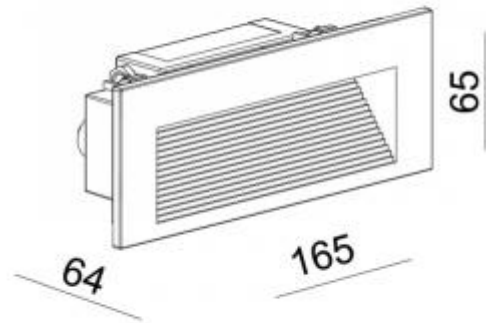

## GUIDE A 3

Available colors:	● 1545-B3 ○ 1545-W3 ● 1545-GR3 ● 1545-DGR3
Beam angle:	Asymmetric°
LED Color:	3000K 4000K 5000K
System Power:	12X0.29W
Lumen output:	397lm
Material:	die-casting powder coating aluminum, glass
Location:	Exterior
Fixation:	Wall
Installation:	Recessed
Product dimension:	L165 x 62 x 37mm
Input:	220-240V 50/60HZ
IP:	67
Class:	I
IK:	08

<https://www.uni-luce.com>

+39 339 505 5880

[info@uni-luce.com](mailto:info@uni-luce.com)

Via Monselice, 26, 20832 Desio

MB, Italy

Our GUIDE is a very popular wall recessed fixture for guidance light in hallways and staircases, facades and pathways. Available with trim or mounted flush in the wall, perfect for usage in residential applications. The collection is enriched by the SHINE version with extremely uniform light. In addition, PATH collection with asymmetrical lens will give more lighting solutions for any project requirement.