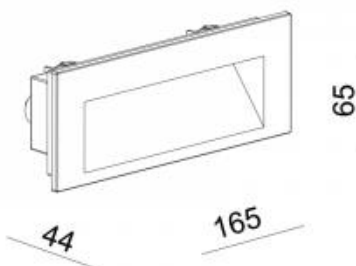

Beam angle:	Asymmetric°
LED Color:	3000K 4000K 6000K 5000K
System Power:	12X0.34W
Lumen output:	397lm
Material:	die-casting powder coating aluminum
Location:	Exterior
Fixation:	Wall
Installation:	Recessed
Product dimension:	L165 x 62 x 37mm
Input:	24V DC
IP:	67
Class:	I
IK:	08

<https://www.uni-luce.com>

+39 339 505 5880

info@uni-luce.com

Via Monselice, 26, 20832 Desio

MB, Italy

Our GUIDE is a very popular wall recessed fixture for guidance light in hallways and staircases, facades and pathways. Available with trim or mounted flush in the wall, perfect for usage in residential applications. The collection is enriched by the SHINE version with extremely uniform light. In addition, PATH collection with asymmetrical lens will give more lighting solutions for any project requirement.