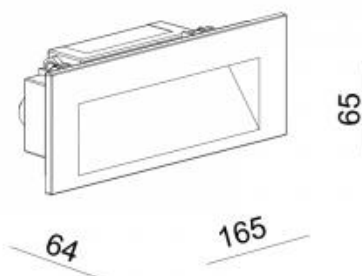

Product
dimension:

L165 x 62 x 37mm

Input:

220-240V 50/60HZ

IP:

67

Class:

I

IK:

08

<https://www.uni-luce.com>

+39 339 505 5880

info@uni-luce.com

Via Monselice, 26, 20832 Desio

MB, Italy

Our GUIDE is a very popular wall recessed fixture for guidance light in hallways and staircases, facades and pathways. Available with trim or mounted flush in the wall, perfect for usage in residential applications. The collection is enriched by the SHINE version with extremely uniform light. In addition, PATH collection with asymmetrical lens will give more lighting solutions for any project requirement.