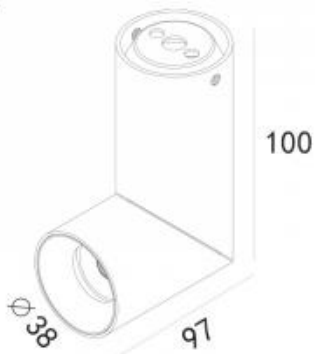

<https://www.uni-luce.com>
+39 339 505 5880
info@uni-luce.com

Via Monselice, 26, 20832 Desio
MB, Italy

GLANCE S

Available colors:

○ 452-W6

● 452-B6

Beam angle:

36° 48° 22°

LED Color:

2700K 3000K 4000K

LED power:

5W

System Power:

6W 500mA

CRI:

90

Lumen output:

511lm

Location:

Interior

Fixation:

Ceiling

Installation:

Surface

Product dimension:

38x97x100mm

Input:

220-240V 50\60Hz

IP:

20

Class:

I

DIM Option:

ON/OFF TRIAC