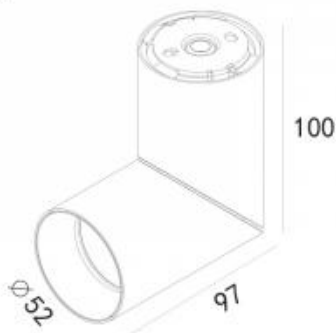

<https://www.uni-luce.com>
+39 339 505 5880
info@uni-luce.com

Via Monselice, 26, 20832 Desio
MB, Italy

GLANCE M

Available colors:

○ 452-W11

● 452-B11

Beam angle:

22° 45° 22°

LED Color:

2700K 3000K 4000K

LED power:

9W

System Power:

11W 250mA

CRI:

90

Lumen output:

1060lm

Location:

Interior

Fixation:

Ceiling

Installation:

Surface

Product dimension:

52x97x100mm

Input:

220-240V 50\60Hz

IP:

20

Class:

I

DIM Option:

ON/OFF TRIAC