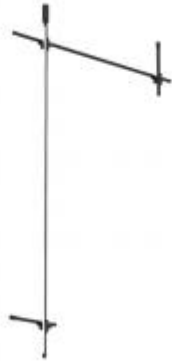

## GEO L-1

Available colors:

● 1749-B5

○ 1749-W5

Beam angle:

°

LED Color:

2700K 3000K 4000K 5000K

LED power:

33W

CRI:

90

Lumen output:

1305lm

Location:

Interior

Fixation:

Ceiling

Installation:

Suspended

Product dimension:

1617 x 1031 x 62mm

IP:

20