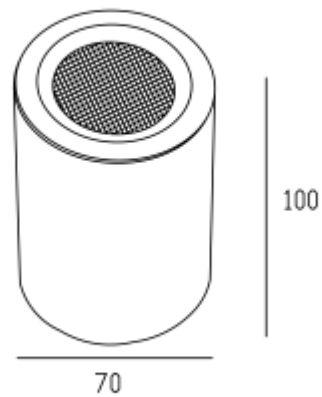

<https://www.uni-luce.com>
+39 339 505 5880
info@uni-luce.com

Via Monselice, 26, 20832 Desio
MB, Italy

FOCUS 12 M 90

Available colors:	<input type="radio"/> 23226-W7-70 <input checked="" type="radio"/> 23226-B7-70
Beam angle:	15° 24° 38° 60°
LED Color:	2700K 3000K 4000K 6000K
System Power:	7W
CRI:	90
Lumen output:	560lm
Material:	aluminium
Location:	Interior
Fixation:	Ceiling
Installation:	Surface
Product dimension:	diam70x100mm
Input:	220-240V 50/60HZ
IP:	65
Class:	III
DIM Option:	DALI TRIAC 1-10V DTW

<https://www.uni-luce.com>

+39 339 505 5880

info@uni-luce.com

Via Monselice, 26, 20832 Desio

MB, Italy

FOCUS is the simple example of minimalism and functionality. The perfect light with many different beam angle options. The collection comes in 3 sizes with 7W, 12W and 15W. IP65 makes it possible to use the lamp for wet zones where additional water resistance is required.