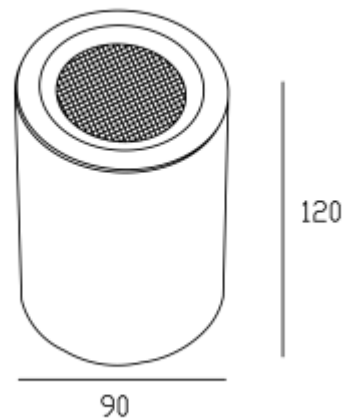

Material:

aluminium

Location:

Interior

Fixation:

Ceiling

Installation:

Surface

Product dimension:

diam90x120mm

Input:

220-240V 50/60HZ

IP:

65

Class:

III

DIM Option:

DALI TRIAC 1-10V DTW

<https://www.uni-luce.com>

+39 339 505 5880

info@uni-luce.com

Via Monselice, 26, 20832 Desio

MB, Italy

FOCUS is the simple example of minimalism and functionality. The perfect light with many different beam angle options. The collection comes in 3 sizes with 7W, 12W and 15W. IP65 makes it possible to use the lamp for wet zones where additional water resistance is required.