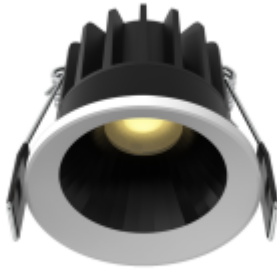

## FLOXA 6 S

Available colors:

20003-WW6

20003-BW6

20003-WB6

20003-WG6

20003-BG6

Beam angle: 15° 25° 36°

LED Color: 2700K 3000K 4000K 6000K

System Power: 6W

CRI: 90

Lumen output: 477lm

Material: aluminium

Location: Interior

Fixation: Ceiling

Installation: Recessed