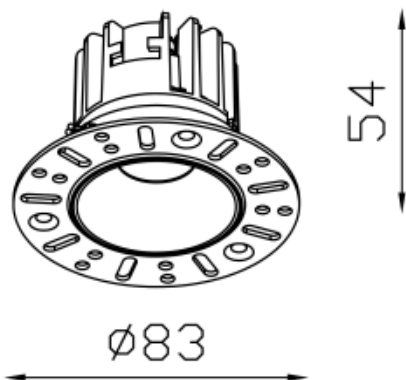

## FLOX A 6 S TRIMLESS

Available colors:

20011-W6TR

20011-B6TR

20011-G6R

Beam angle: 15° 25° 36°

LED Color: 2700K 3000K 4000K 6000K

System Power: 6W

CRI: 90

Lumen output: 468lm

Material: aluminium

Location: Interior

Fixation: Ceiling

Installation: Recessed

Product dimension: D83x54mm

Cut hole size: D55mm

Input: 220-240V 50/60HZ

IP: 44

Class: III

DIM Option: DALI TRIAC 1-10V DTW

<https://www.uni-luce.com>

+39 339 505 5880

[info@uni-luce.com](mailto:info@uni-luce.com)

Via Monselice, 26, 20832 Desio