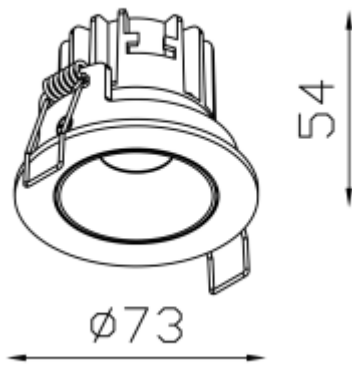

## FLOXA 6 S

Available colors:

- 20010-WW6AD
- 20010-BW6AD
- 20010-WB6AD
- 20010-WG6AD
- 20010-BG6AD

Beam angle:

15° 25° 36°

LED Color:

2700K 3000K 4000K 6000K

System Power:

6W

CRI:

90

Lumen output:

468lm

Material:

aluminium

Location:

Interior

Fixation:

Ceiling

Installation:

Recessed

Product dimension:

D73x54mm

Cut hole size:

D68mm

Input:

220-240V 50/60HZ

IP:

44

Class:

III

DIM Option: