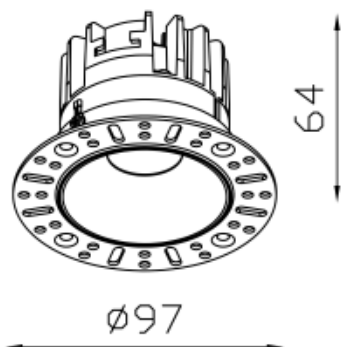

## FLOXA 6 S

Available colors:

○ 20014-W12TR

◐ 20014-B12TR

○ 20014-G12TR

Beam angle: 15° 25° 36°

LED Color: 2700K 3000K 4000K 6000K

System Power: 12W

CRI: 90

Lumen output: 967lm

Material: aluminium

Location: Interior

Fixation: Ceiling

Installation: Recessed

Product dimension: D97x64mm

Cut hole size: D70mm

Input: 220-240V 50/60HZ

IP: 44

Class: III

DIM Option: DALI TRIAC 1-10V DTW

<https://www.uni-luce.com>

+39 339 505 5880

[info@uni-luce.com](mailto:info@uni-luce.com)

Via Monselice, 26, 20832 Desio