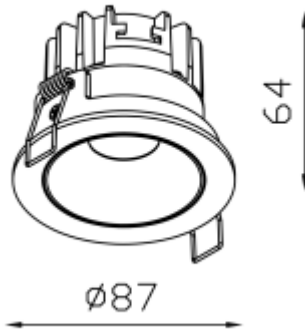

<https://www.uni-luce.com>

+39 339 505 5880

info@uni-luce.com

Via Monselice, 26, 20832 Desio

MB, Italy

FLOXA 12 M

Available colors:

- ☐ 20013-WW12AD
- ☒ 20013-BW12AD
- ☐ 20013-WB12AD
- ☐ 20013-WG12AD
- ☒ 20013-BG12AD

Beam angle:

15° 25° 36°

LED Color:

2700K 3000K 4000K 6000K

System Power:

12W

CRI:

90

Lumen output:

967lm

Material:

aluminium

Location:

Interior

Fixation:

Ceiling

Installation:

Recessed

Product dimension:

D87x64mm

Cut hole size:

D82mm

Input:

220-240V 50/60HZ

IP:

44

Class:

III

DIM Option:

DALI TRIAC 1-10V DTW