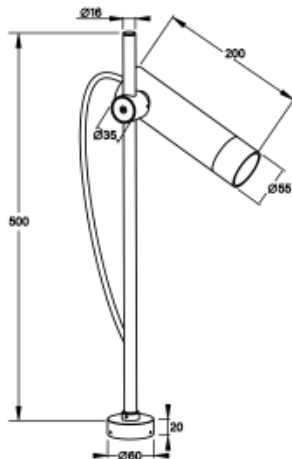

<https://www.uni-luce.com>
+39 339 505 5880
info@uni-luce.com

Via Monselice, 26, 20832 Desio
MB, Italy

FILA 6 M POLE

Available colors:

- 8278-B-BR-6-500
- 8278-DGR-BR-6-500
- 8278-GR-BR-6-500

Beam angle: 15° 24° 36° 50°
LED Color: 2700K 3000K 4000K 6000K
System Power: 1x6.3W
CRI: 90
Lumen output: 735lm
Material: aluminium, brass
Location: Exterior lamps
Fixation: Exterior
Installation: Floodlight
Product dimension: diam55xL200xH500mm
Input: 220-240V 50/60HZ
IP: 66
Class: III
DIM Option: DALI RGB DMX PWM RGBW
IK: 08

<https://www.uni-luce.com>

+39 339 505 5880

info@uni-luce.com

Via Monselice, 26, 20832 Desio

MB, Italy

FILA, subtle, elegant and special: these are the keywords that describe the FILA perfectly. FILA with its slim long headed shape, excels in light output and quality, ideal for walkway lighting or other landscape applications. FILA is easy and flexible to use thanks to the adjustable head, designed to provide optimal cooling and eliminate glare. Brushed brass elements enriches the design effect. The FILA collection comes in 2 sizes with 2W and 6W for option. Different installation variants are available for choice.