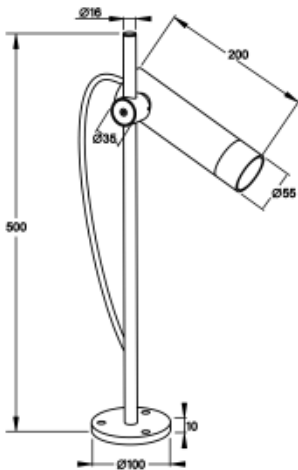

## FILA 6 M PRO POLE BASE

Available colors:

- 8280-B-BR-6-500
- 8280-DGR-BR-6-500
- 8280-GR-BR-6-500

Beam angle:	15° 24° 36° 50°
LED Color:	2700K 3000K 4000K 6000K
System Power:	1x6.3W
CRI:	90
Lumen output:	735lm
Material:	aluminium, brass
Location:	Exterior lamps
Fixation:	Exterior
Installation:	Floodlight
Product dimension:	diam55xL200xH500mm
Input:	220-240V 50/60HZ
IP:	66
Class:	III
DIM Option:	DALI RGB DMX PWM RGBW
IK:	08

<https://www.uni-luce.com>

+39 339 505 5880

[info@uni-luce.com](mailto:info@uni-luce.com)

Via Monselice, 26, 20832 Desio

MB, Italy

FILA, subtle, elegant and special: these are the keywords that describe the FILA perfectly. FILA with its slim long headed shape, excels in light output and quality, ideal for walkway lighting or other landscape applications. FILA is easy and flexible to use thanks to the adjustable head, designed to provide optimal cooling and eliminate glare. Brushed brass elements enriches the design effect. The FILA collection comes in 2 sizes with 2W and 6W for option. Different installation variants are available for choice.