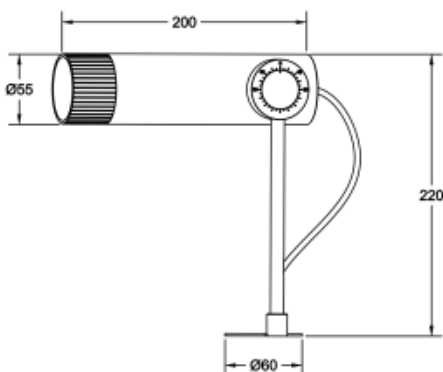

● 8078-DGR-BR6

● 8078-GR-BR6

Beam angle: 15° 11° 36° 50°

LED Color: 2700K 3000K 4000K 6000K

System Power: 1x6.3W

CRI: 90

Lumen output: 735lm

Material: aluminium, brass

Location: Exterior lamps

Fixation: Exterior

Installation: Floodlight

Product dimension: diam55x200mm

Input: 220-240V 50/60HZ

IP: 66

Class: III

DIM Option: DALI RGB DMX PWM RGBW

IK: 08

<https://www.uni-luce.com>

+39 339 505 5880

info@uni-luce.com

Via Monselice, 26, 20832 Desio

MB, Italy

FILA, subtle, elegant and special: these are the keywords that describe the FILA perfectly. FILA with its slim long headed shape, excels in light output and quality, ideal for walkway lighting or other landscape applications. FILA is easy and flexible to use thanks to the adjustable head, designed to provide optimal cooling and eliminate glare. Brushed brass elements enriches the design effect. The FILA collection comes in 2 sizes with 2W and 6W for option. Different installation variants are available for choice.