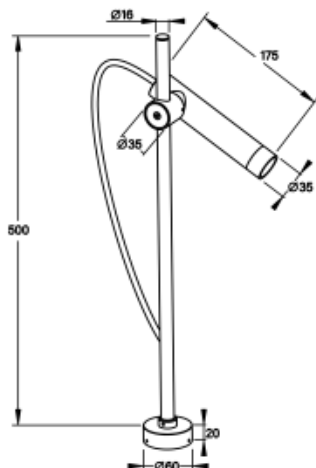

<https://www.uni-luce.com>

+39 339 505 5880

info@uni-luce.com

Via Monselice, 26, 20832 Desio

MB, Italy

FILA 6 M POLE

Available colors:	● 8277-B-BR-2-500
	● 8277-B-BR-2-500
	● 8277-DGR-BR-2-500
Beam angle:	7° 11° 20° 33° 20° 33° 43°
LED Color:	2700K 3000K 4000K 6000K
System Power:	1x2.1W
CRI:	90
Lumen output:	185lm
Material:	aluminium, brass
Location:	Exterior lamps
Fixation:	Exterior
Installation:	Floodlight
Product dimension:	diam35xL175xH500mm
Input:	220-240V 50/60HZ
IP:	66
Class:	III
DIM Option:	DALI RGB DMX PWM RGBW
IK:	08

<https://www.uni-luce.com>

+39 339 505 5880

info@uni-luce.com

Via Monselice, 26, 20832 Desio

MB, Italy

FILA, subtle, elegant and special: these are the keywords that describe the FILA perfectly. FILA with its slim long headed shape, excels in light output and quality, ideal for walkway lighting or other landscape applications. FILA is easy and flexible to use thanks to the adjustable head, designed to provide optimal cooling and eliminate glare. Brushed brass elements enriches the design effect. The FILA collection comes in 2 sizes with 2W and 6W for option. Different installation variants are available for choice.