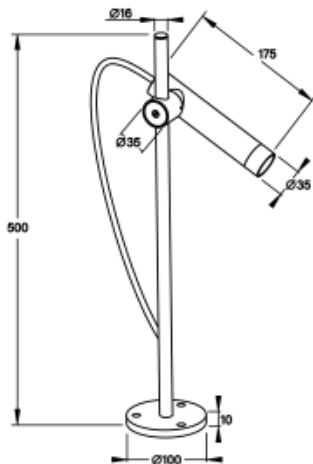

<https://www.uni-luce.com>

+39 339 505 5880

info@uni-luce.com

Via Monselice, 26, 20832 Desio

MB, Italy

FILA 2 S PRO POLE BASE

Available colors:	● 8279-B-BR-2-500
	● 8279-B-BR-2-500
	● 8279-DGR-BR-2-500
Beam angle:	7° 11° 20° 33° 20° 33° 43°
LED Color:	2700K 3000K 4000K 6000K
System Power:	1x2.1W
CRI:	90
Lumen output:	185lm
Material:	aluminium, brass
Location:	Exterior lamps
Fixation:	Exterior
Installation:	Floodlight
Product dimension:	diam35xL175xH500mm
Input:	220-240V 50/60HZ
IP:	66
Class:	III
DIM Option:	DALI RGB DMX PWM RGBW
IK:	08

<https://www.uni-luce.com>

+39 339 505 5880

info@uni-luce.com

Via Monselice, 26, 20832 Desio

MB, Italy

FILA, subtle, elegant and special: these are the keywords that describe the FILA perfectly. FILA with its slim long headed shape, excels in light output and quality, ideal for walkway lighting or other landscape applications. FILA is easy and flexible to use thanks to the adjustable head, designed to provide optimal cooling and eliminate glare. Brushed brass elements enriches the design effect. The FILA collection comes in 2 sizes with 2W and 6W for option. Different installation variants are available for choice.