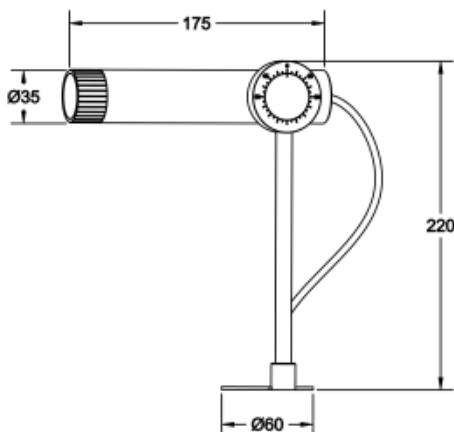

<https://www.uni-luce.com>
+39 339 505 5880
info@uni-luce.com

Via Monselice, 26, 20832 Desio
MB, Italy

FILA 2 S

Available colors:

- 8077-B-BR2
- 8077-B-BR2
- 8077-DGR-BR2
- 8077-GR-BR2

Beam angle:	7° 11° 20° 33°
LED Color:	2700K 3000K 4000K 6000K
System Power:	1x2.1W
CRI:	90
Lumen output:	185lm
Material:	aluminium, brass
Location:	Exterior lamps
Fixation:	Exterior
Installation:	Floodlight
Product dimension:	diam35x175mm
Input:	220-240V 50/60HZ
IP:	66
Class:	III
DIM Option:	DALI RGB DMX PWM RGBW
IK:	08

<https://www.uni-luce.com>

+39 339 505 5880

info@uni-luce.com

Via Monselice, 26, 20832 Desio

MB, Italy

FILA, subtle, elegant and special: these are the keywords that describe the FILA perfectly. FILA with its slim long headed shape, excels in light output and quality, ideal for walkway lighting or other landscape applications. FILA is easy and flexible to use thanks to the adjustable head, designed to provide optimal cooling and eliminate glare. Brushed brass elements enriches the design effect. The FILA collection comes in 2 sizes with 2W and 6W for option. Different installation variants are available for choice.