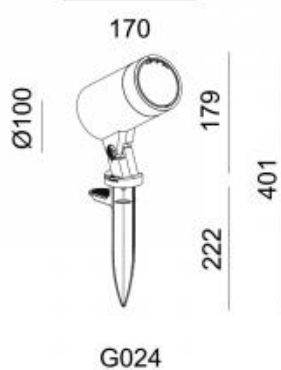

<https://www.uni-luce.com>
+39 339 505 5880
info@uni-luce.com

Via Monselice, 26, 20832 Desio
MB, Italy

FALDI L 25 ZOOM SPIKE

Available colors:

- 1629-B25
- 1629-W25
- 1629-GR25
- 1629-DGR25

Beam angle:	18~38°
LED Color:	3000K 4000K 6000K 5000K
System Power:	25W
CRI:	90
Lumen output:	3461lm
Material:	aluminium, glass, PC
Location:	Exterior
Fixation:	Garden spot
Product dimension:	D100 x 170 x H401mm
Input:	220-240V 50/60HZ
IP:	65
Class:	III
IK:	08

<https://www.uni-luce.com>

+39 339 505 5880

info@uni-luce.com

Via Monselice, 26, 20832 Desio

MB, Italy

Flexible, subtle, elegant and powerful: these are the keywords that describe the FALDI perfectly. Despite its simple appearance, FALDI excels in light output and quality, ideal for walkway lighting or other landscape applications. FALDI is easy and flexible to use thanks to the adjustable and rotatable head, designed to provide optimal cooling and eliminate glare. FALDI is available for installation on wall or floor, to strap around a tree or to mount in soft green areas with a pin. FALDI is presented in two sizes. All FALDI lamps have zoom beam angle from 15 up to 35 degrees.