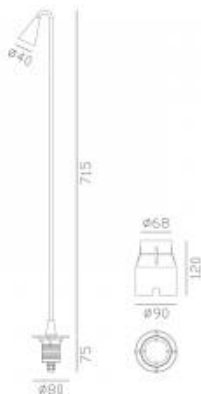

LED Color: 3000K

LED power: 2,6W

System Power: 4W

CRI: 90

Lumen output: 145lm

Material: aluminium

Location: Exterior

Fixation: Bollards

Product dimension: 40x790mm

Input: 220-240V 50\60Hz 24V DC 50\60Hz

IP: 65

Class: III

<https://www.uni-luce.com>

+39 339 505 5880

info@uni-luce.com

Via Monselice, 26, 20832 Desio