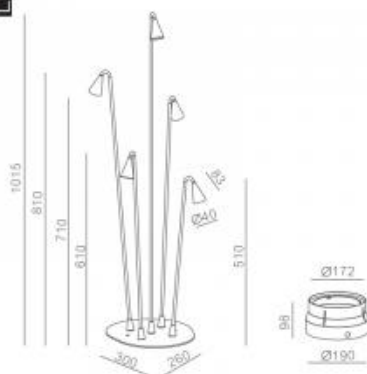

## ELZA-5

Available colors:  630-DGR20  
 630-B20

Beam angle: 12° 12°

LED Color: 3000K

LED power: 5x2,6W

System Power: 20W

CRI: 90

Lumen output: 725lm

Material: aluminium

Location: Exterior

Fixation: Bollards

Product dimension: 300x260x1015mm

Input: 220-240V 50\60Hz 24V DC 50\60Hz

IP: 65

Class: III

<https://www.uni-luce.com>

+39 339 505 5880

[info@uni-luce.com](mailto:info@uni-luce.com)

Via Monselice, 26, 20832 Desio

MB, Italy

Flower shape bollard can decorate any landscape. Single lamp is available in 3 heights, sides a "bouquest" of 3 and 5 lamps are available for choice.