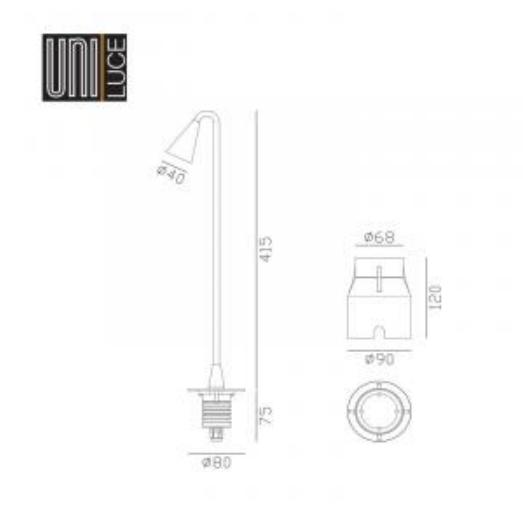

LED Color: 3000K

LED power: 2,6W

System Power: 4W

CRI: 90

Lumen output: 145lm

Material: aluminium

Location: Exterior

Fixation: Bollards

Product dimension: 40x490mm

Input: 220-240V 50\60Hz 24V DC 50\60Hz

IP: 65

Class: III

<https://www.uni-luce.com>

+39 339 505 5880

info@uni-luce.com

Via Monselice, 26, 20832 Desio

MB, Italy

Flower shape bollard can decorate any landscape. Single lamp is available in 3 heights, sides a "bouquest" of 3 and 5 lamps are available for choice.