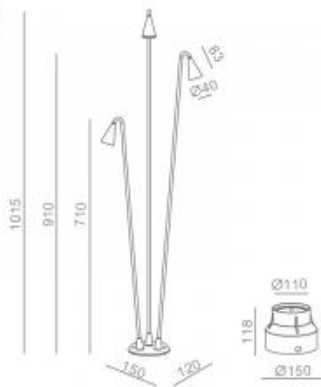

● 630-B12

Beam angle: 12° 12°

LED Color: 3000K

LED power: 3x2,6W

System Power: 12W

CRI: 90

Lumen output: 435lm

Material: aluminium

Location: Exterior

Fixation: Bollards

Product dimension: 150x120x1015mm

Input: 220-240V 50\60Hz 24V DC 50\60Hz

IP: 65

Class: III

<https://www.uni-luce.com>

+39 339 505 5880