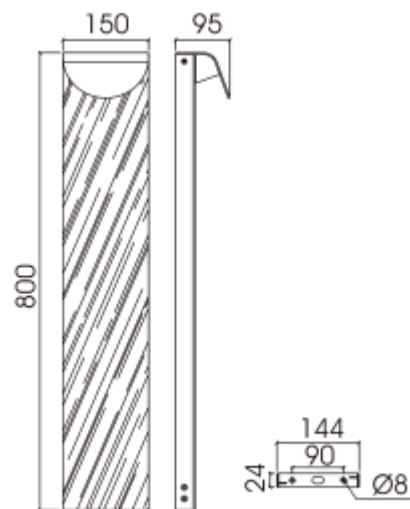

## DEMETRA 5 800

Available colors:	<input type="radio"/> 20157-LWO5-800 <input type="radio"/> 20157-LWO5-800
Beam angle:	/°
LED Color:	2700K 3000K 4000K 6000K
System Power:	5W
CRI:	90
Lumen output:	325lm
Material:	stainless steel
Location:	Exterior
Fixation:	Bollards
Installation:	Exterior
Product dimension:	150x95xH800mm
Input:	220-240V 50/60HZ
IP:	65
Class:	I
DIM Option:	DALI TRIAC 1-10V
IK:	08