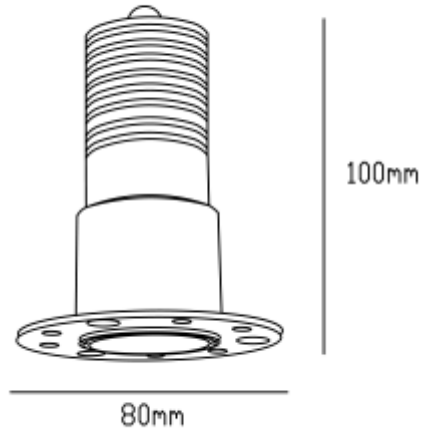

23209-W7TR

23209-B7TR

23209-S7TR

Beam angle: 15°

LED Color: 2700K 3000K 4000K 6000K

System Power: 7W

CRI: 90

Lumen output: 560lm

Material: aluminium

Location: Interior

Fixation: Ceiling

Installation: Recessed

Product dimension: 80x100mm

Cut hole size: diam45mm

Input: 220-240V 50/60HZ

IP: 65

Class: III

DIM Option: DALI TRIAC 1-10V DTW

<https://www.uni-luce.com>

+39 339 505 5880

info@uni-luce.com

Via Monselice, 26, 20832 Desio

MB, Italy

DEEP LIGHT is the iconic example of minimalism and functionality. The perfect light effect creates a uniform illumination. Thanks to deep light source, the lamp provides absolutely soft anti-glare light effect. The collection comes in 3 sizes with 7W, 12W and 15W with both trim and trimless installation for option. IP65 makes it possible to use the lamp for wet zones where additional water resistance is required.