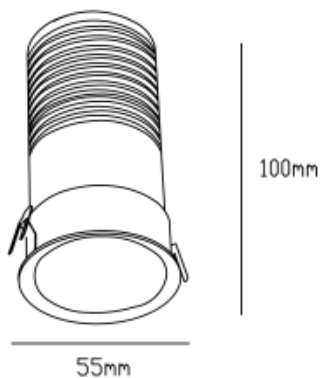

Beam angle: 15°

LED Color: 2700K 3000K 4000K 6000K

System Power: 7W

CRI: 90

Lumen output: 560lm

Material: aluminium

Location: Interior

Fixation: Ceiling

Installation: Recessed

Product dimension: 55x100mm

Cut hole size: diam45mm

Input: 220-240V 50/60HZ

IP: 65

Class: III

DIM Option: DALI TRIAC 1-10V DTW

<https://www.uni-luce.com>

+39 339 505 5880

info@uni-luce.com

Via Monselice, 26, 20832 Desio

MB, Italy

DEEP LIGHT is the iconic example of minimalism and functionality. The perfect light effect creates a uniform illumination. Thanks to deep light source, the lamp provides absolutely soft anti-glare light effect. The collection comes in 3 sizes with 7W, 12W and 15W with both trim and trimless installation for option. IP65 makes it possible to use the lamp for wet zones where additional water resistance is required.