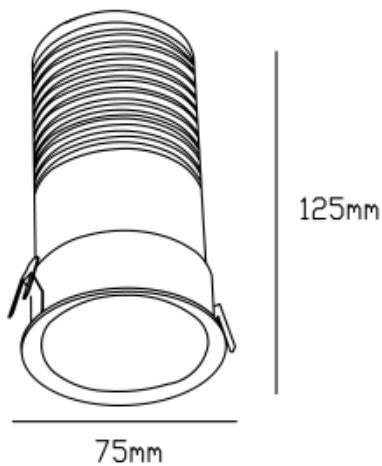

Beam angle: 15°

LED Color: 2700K 3000K 4000K 6000K

System Power: 15W

CRI: 90

Lumen output: 1200lm

Material: aluminium

Location: Interior

Fixation: Ceiling

Installation: Recessed

Product dimension: 75x125mm

Cut hole size: diam65mm

Input: 220-240V 50/60HZ

IP: 65

Class: III

DIM Option: DALI TRIAC 1-10V DTW

<https://www.uni-luce.com>