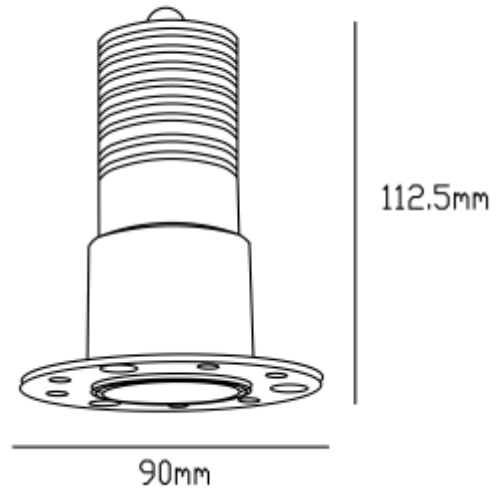

23210-W12TR

23210-B12TR

23210-S12TR

Beam angle: 15°

LED Color: 2700K 3000K 4000K 6000K

System Power: 12W

CRI: 90

Lumen output: 960lm

Material: aluminium

Location: Interior

Fixation: Ceiling

Installation: Recessed

Product dimension: 90x112.5mm

Cut hole size: diam55mm

Input: 220-240V 50/60HZ

IP: 65

Class: III

DIM Option: DALI TRIAC 1-10V DTW

<https://www.uni-luce.com>

+39 339 505 5880

info@uni-luce.com

Via Monselice, 26, 20832 Desio

MB, Italy

DEEP LIGHT is the iconic example of minimalism and functionality. The perfect light effect creates a uniform illumination. Thanks to deep light source, the lamp provides absolutely soft anti-glare light effect. The collection comes in 3 sizes with 7W, 12W and 15W with both trim and trimless installation for option. IP65 makes it possible to use the lamp for wet zones where additional water resistance is required.