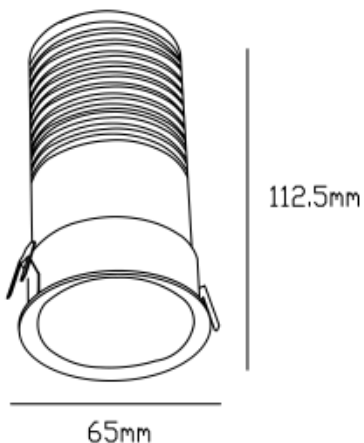

23207-W12

23207-B12

23207-S12

Beam angle: 15°

LED Color: 2700K 3000K 4000K 6000K

System Power: 12W

CRI: 90

Lumen output: 960lm

Material: aluminium

Location: Interior

Fixation: Ceiling

Installation: Recessed

Product dimension: 65x112.5mm

Cut hole size: diam55mm

Input: 220-240V 50/60HZ

IP: 65

Class: III

DIM Option: DALI TRIAC 1-10V DTW

<https://www.uni-luce.com>

+39 339 505 5880

info@uni-luce.com

Via Monselice, 26, 20832 Desio

MB, Italy

DEEP LIGHT is the iconic example of minimalism and functionality. The perfect light effect creates a uniform illumination. Thanks to deep light source, the lamp provides absolutely soft anti-glare light effect. The collection comes in 3 sizes with 7W, 12W and 15W with both trim and trimless installation for option. IP65 makes it possible to use the lamp for wet zones where additional water resistance is required.