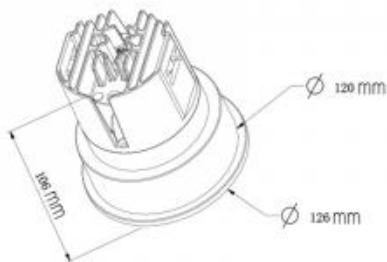

○ 508-W25

● 508-B25

Available colors:

Beam angle:

15° 25° 38°

LED Color:

3000K 4000K 5000K

LED power:

25W

System Power:

28W

CRI:

90

Lumen output:

25000Lm

Location:

Interior

Fixation:

Ceiling

Installation:

Recessed

Product dimension:

D126mm x H106mm

Cut hole size:

120mm

Input:

220-240V 50/60HZ

IP:

65

Class:

III

DIM Option:

ON/OFF DALI TRIAC 1-10V