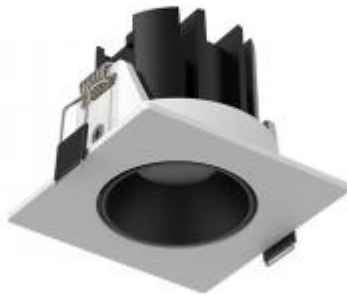

## COMETA S SQ ADJUSTABLE

Available colors:

- 1537-W9AD
- 1537-B9AD
- 1537-WB9AD

Beam angle: 15° 24° 36°  
LED Color: 2700K 3000K 4000K  
LED power:: 7,8W  
System Power:: 9W  
CRI:: 90  
Location:: Interior  
Fixation:: Ceiling  
Installation:: Recessed  
Product dimension:: 65\*65\*49mm  
Cut hole size:: D55mm  
Input:: 220-240V 50/60HZ  
IP:: 54 / 65  
Class:: III  
DIM Option:: ON/OFF DALI TRIAC 1-10V