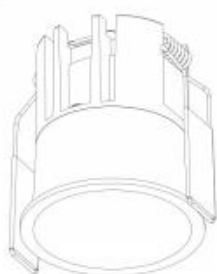

<https://www.uni-luce.com>
+39 339 505 5880
info@uni-luce.com

Via Monselice, 26, 20832 Desio
MB, Italy

COMETA S

Available colors:

- 1536-W11
- 1536-B11
- 1536-WB11

Beam angle: 15° 24° 36°
LED Color: 2700K 3000K 4000K
LED power:: 8,6W
System Power:: 10,5W
CRI:: 90
Location:: Interior
Fixation:: Ceiling
Installation:: Recessed
Product dimension:: D62*69mm
Cut hole size:: D55mm
Input:: 220-240V 50/60HZ
IP:: 54 20
Class:: III
DIM Option:: ON/OFF DALI TRIAC 1-10V

φ62mm

69mm

φ55mm