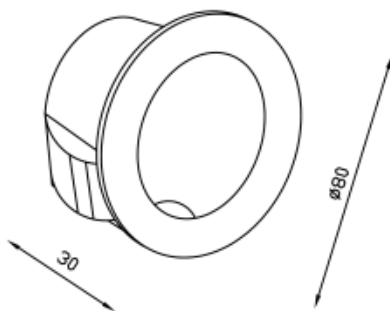

Available colors:

○ 20039-W3

● 20039-B3

● 20039-G3

Beam angle: ASYM°

LED Color: 2700K 3000K 4000K 6000K

System Power: 3W

CRI: 90

Lumen output: 125lm

Material: aluminium

Location: Interior

Fixation: Wall

Installation: Recessed

Product dimension: D80x30mm

Input: 220-240V 50/60HZ

IP: 54

Class: III

DIM Option: TRIAC