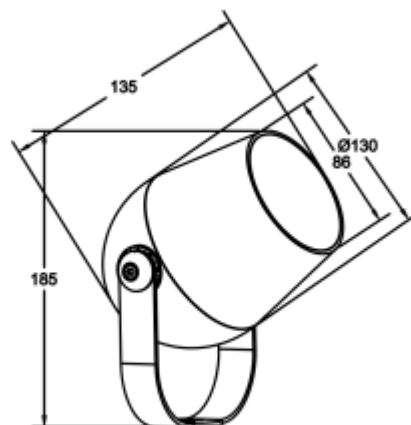

## CITRO 9 S COB

Available colors:

- 6895-B9-COB
- 6895-DGR9-COB
- 6895-GR9-COB

Beam angle: 10° 15° 24° 36° 50°  
LED Color: 2700K 3000K 4000K 6000K  
System Power: COB 1x9W  
CRI: 90  
Lumen output: 9821lm  
Material: aluminium, glass  
Location: Exterior  
Fixation: Wall Ground  
Installation: Surface  
Product dimension: 139x135  
Input: 220-240V 50/60HZ  
IP: 66  
Class: III  
DIM Option: DALI RGB DMX PWM RGBW  
IK: 08