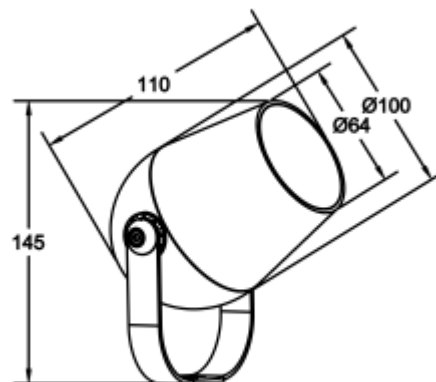

Available colors:

● 6894-B6-COB

● 6894-DGR6-COB

● 6894-GR6-COB

Beam angle: 10° 15° 24° 36° 50°

LED Color: 2700K 3000K 4000K 6000K

System Power: COB 1x6.3W

CRI: 90

Lumen output: 6331lm

Material: aluminium, glass

Location: Exterior

Fixation: Wall Ground

Installation: Surface

Product dimension: 64x110mm

Input: 220-240V 50/60HZ

IP: 66

Class: III

DIM Option: DALI RGB DMX PWM RGBW

IK: 08