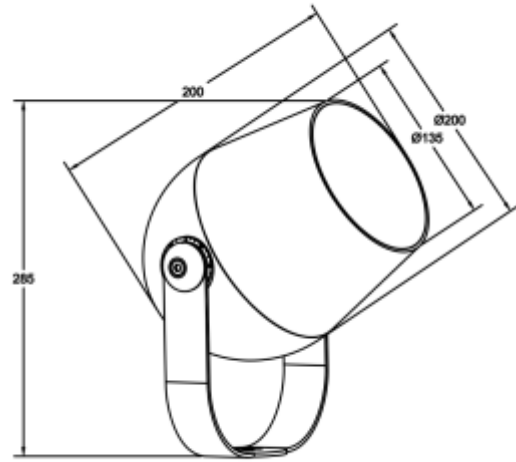

<https://www.uni-luce.com>

+39 339 505 5880

info@uni-luce.com

Via Monselice, 26, 20832 Desio

MB, Italy

6893-B45

Available colors:	● 6893-B45
	● 6893-DGR45
	● 6893-GR45
Beam angle:	24° 30° 40° 60° 25x45° 30x60°
LED Color:	2700K 3000K 4000K 6000K
System Power:	30x1.5W
CRI:	90
Lumen output:	3646lm
Material:	aluminium, glass
Location:	Exterior
Fixation:	Wall Ground
Installation:	Surface
Product dimension:	135x200mm
Input:	220-240V 50/60HZ
IP:	66
Class:	III
DIM Option:	DALI RGB DMX PWM RGBW
IK:	08