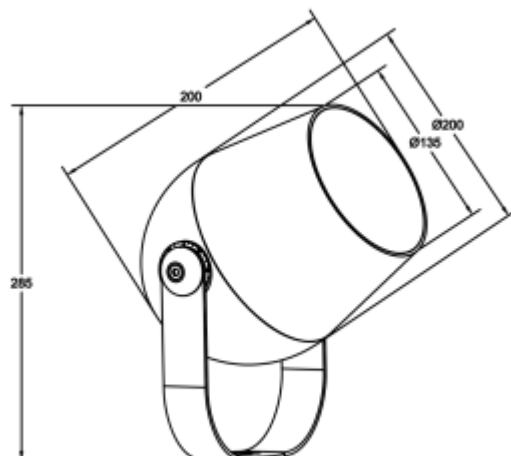

<https://www.uni-luce.com>
+39 339 505 5880
info@uni-luce.com

Via Monselice, 26, 20832 Desio
MB, Italy

CITRO 25 L COB

Available colors:

- 6897-B25-COB
- 6897-DGR25-COB
- 6897-GR25-COB

Beam angle: 10° 15° 24° 36° 50°
LED Color: 2700K 3000K 4000K 6000K
System Power: COB 1x25W
CRI: 90
Lumen output: 2487lm
Material: aluminium, glass
Location: Exterior
Fixation: Wall, Ground
Installation: Surface
Product dimension: 135x200mm
Input: 220-240V 50/60HZ
IP: 66
Class: III
DIM Option: DALI RGB DMX PWM RGBW
IK: 08