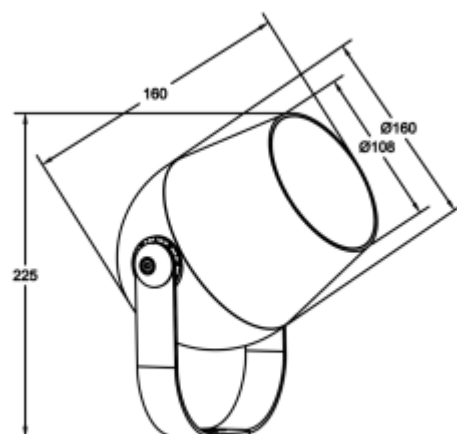

Available colors:

● 6896-B18-COB

● 6896-DGR18-COB

● 6896-GR18-COB

Beam angle: 10° 15° 24° 36° 50°

LED Color: 2700K 3000K 4000K 6000K

System Power: COB 1x18W

CRI: 90

Lumen output: 1788lm

Material: aluminium, glass

Location: Exterior

Fixation: Wall Ground

Installation: Surface

Product dimension: 108x160mm

Input: 220-240V 50/60HZ

IP: 66

Class: III

DIM Option: DALI RGB DMX PWM RGBW

IK: 08