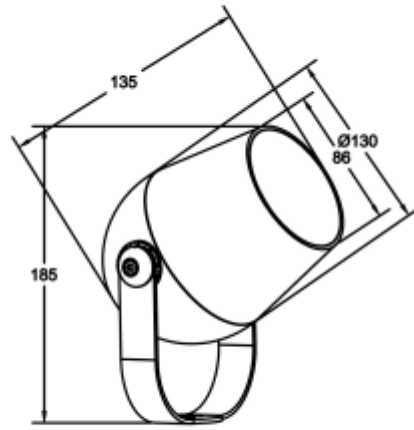

<https://www.uni-luce.com>

+39 339 505 5880

info@uni-luce.com

Via Monselice, 26, 20832 Desio

MB, Italy

CITRO 15 S

Available colors:	● 6891-B15
	● 6891-DGR15
	● 6891-GR15
Beam angle:	24° 30° 40° 60° 25x45° 30x60°
LED Color:	2700K 3000K 4000K 6000K
System Power:	7x2.1W
CRI:	90
Lumen output:	1211lm
Material:	aluminium, glass
Location:	Exterior
Fixation:	Wall Ground
Installation:	Surface
Product dimension:	130x135mm
Input:	220-240V 50/60HZ
IP:	66
Class:	III
DIM Option:	DALI RGB DMX PWM RGBW
IK:	08