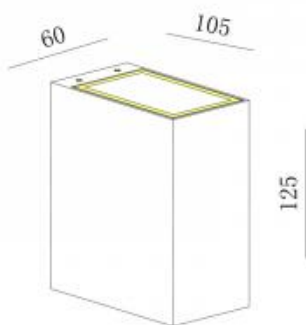

Beam angle: 0°
LED Color: 5000K
System Power: 2 x 4,6W 500mA
CRI: 80
Lumen output: 2 x 471lm
Material: die-casting powder coated aluminium
Location: Exterior
Fixation: Wall
Installation: Surface
Product dimension: 105x60x125mm
Input: 100-240V 50\60Hz
IP: 65
Class: I
Light Window: glass

<https://www.uni-luce.com>

+39 339 505 5880

info@uni-luce.com

Via Monselice, 26, 20832 Desio

MB, Italy

The classic collection CAVE gives you a lot of freedom. So you can put together an attractive or artistic cluster of light by combining multiple devices. You can also choose the color of the light: warm white or cool white. The fixture is available in aluminium grey, black or white.