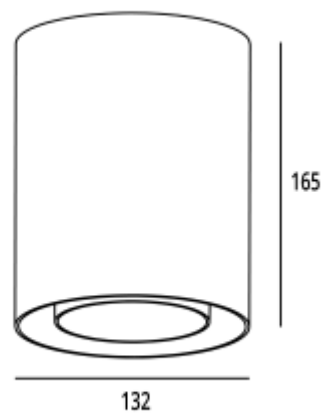

Available colors:

○ 20122-WW10-165

● 20122-BB30-165

● 20122-BG30-165

Beam angle: 15° 24° 38° 50°

LED Color: 3000K

System Power: 30W

CRI: 80

Lumen output: 2265lm

Location: Interior

Fixation: Ceiling

Installation: Surface

Product dimension: D132*H165 mm

Input: 220-240V 50/60HZ

IP: 54

Class: II

DIM Option: TRIAC DTW